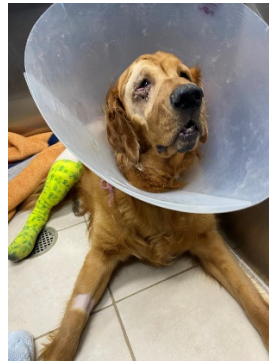

Matching Gift Opportunity Benefiting Our Rescue Dogs

Every \$1.00 you donate to Golden Retriever Club of Greater Los Angeles Rescue becomes \$2.00

Your dollars at work

Polly living her best life!

Sharkey completely recovered!